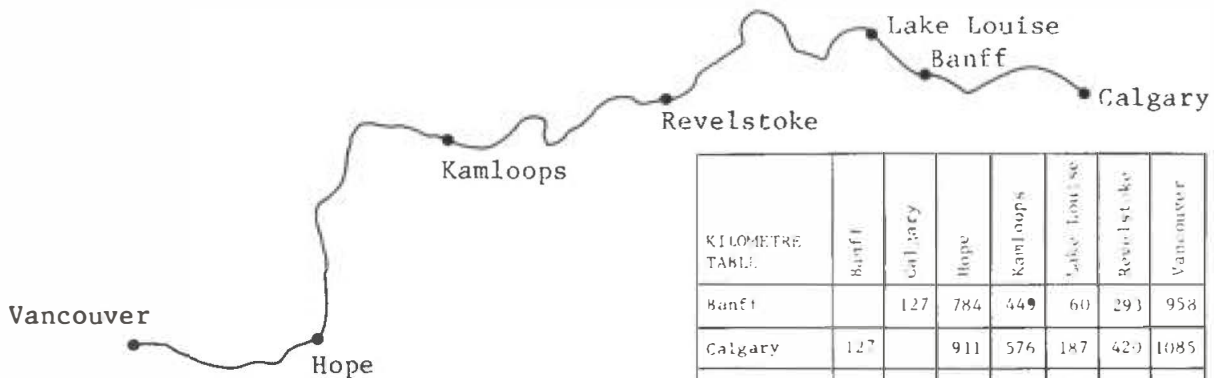

KILOMETRE TABLE	Banff	Calgary	Hope	Kamloops	Lake Louise	Revelstoke	Vancouver
Banff		127	784	449	60	293	958
Calgary	127		911	576	187	420	1085
Hope	784	911		275	724	491	174
Kamloops	449	576	275		449	216	449
Lake Louise	60	187	724	449		233	958
Revelstoke	293	420	491	216	233		898
Vancouver	958	1085	174	449	958	898	

□