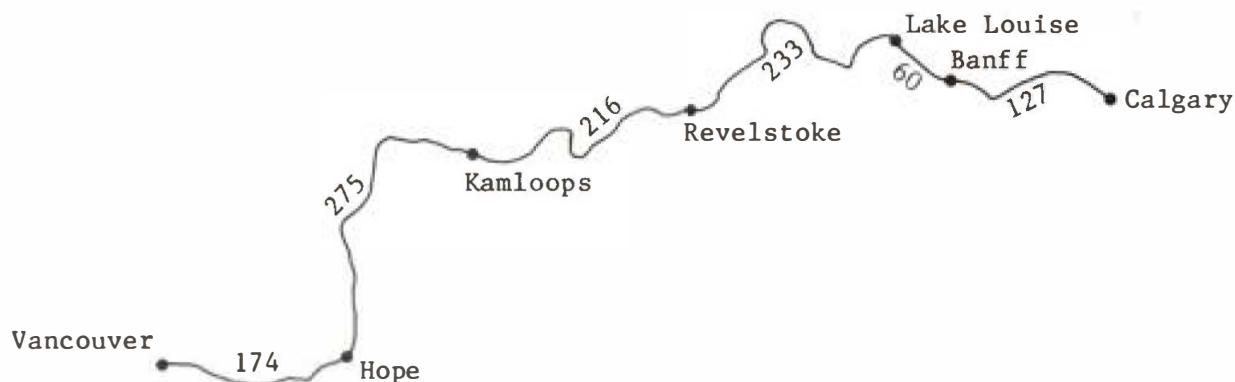

Time Out for Traveling

Ron Cammaert
Barnwell School, Taber

This is a modification of an article by Richard Trimarco which was originally published in the May 1981 issue of the Mathematics Teacher. The original article applied to the Boston-Philadelphia area and used imperial units.

Activity 2.

If you fly from Calgary to Vancouver, you can leave Calgary at 1720 and arrive in Vancouver at 1740 on a DC-9 airplane.

1. Use your ruler and the scale given to find the distance by air from Calgary to Vancouver.

KILOMETRE TABLE	Banff	Calgary	Hope	Kamloops	Lake Louise	Revelstoke	Vancouver
Banff		127	784	449	60	293	958
Calgary	127		911	576	187	420	1085
Hope	784	911		275	724	491	174
Kamloops	449	576	275		449	216	449
Lake Louise	60	187	724	449		233	958
Revelstoke	293	420	491	216	233		898
Vancouver	958	1085	174	449	958	898	